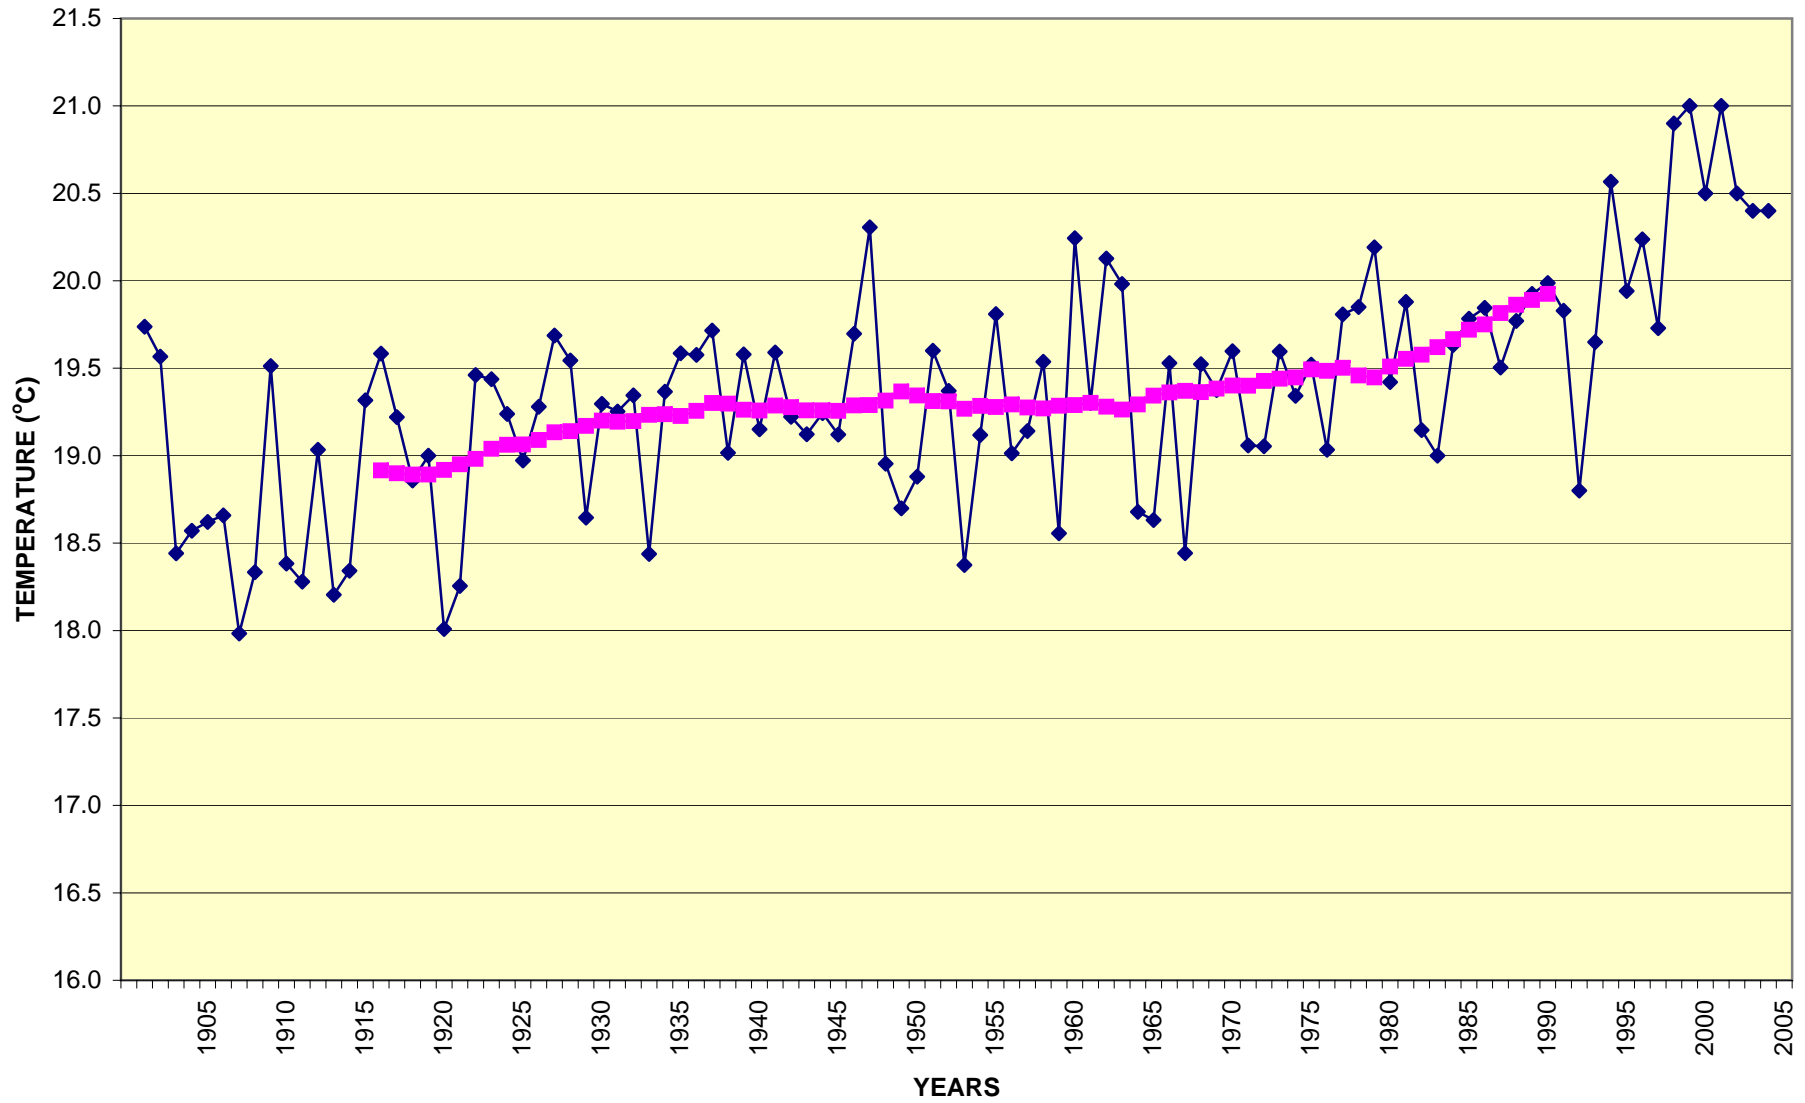

**LEFKOSIA: ANNUAL TEMPERATURE**  
**(NORMAL 1961-90 : 19.5 °C)**

◆ ANNUAL TEMPERATURE    ■ 30-YEAR MOVING AVERAGES