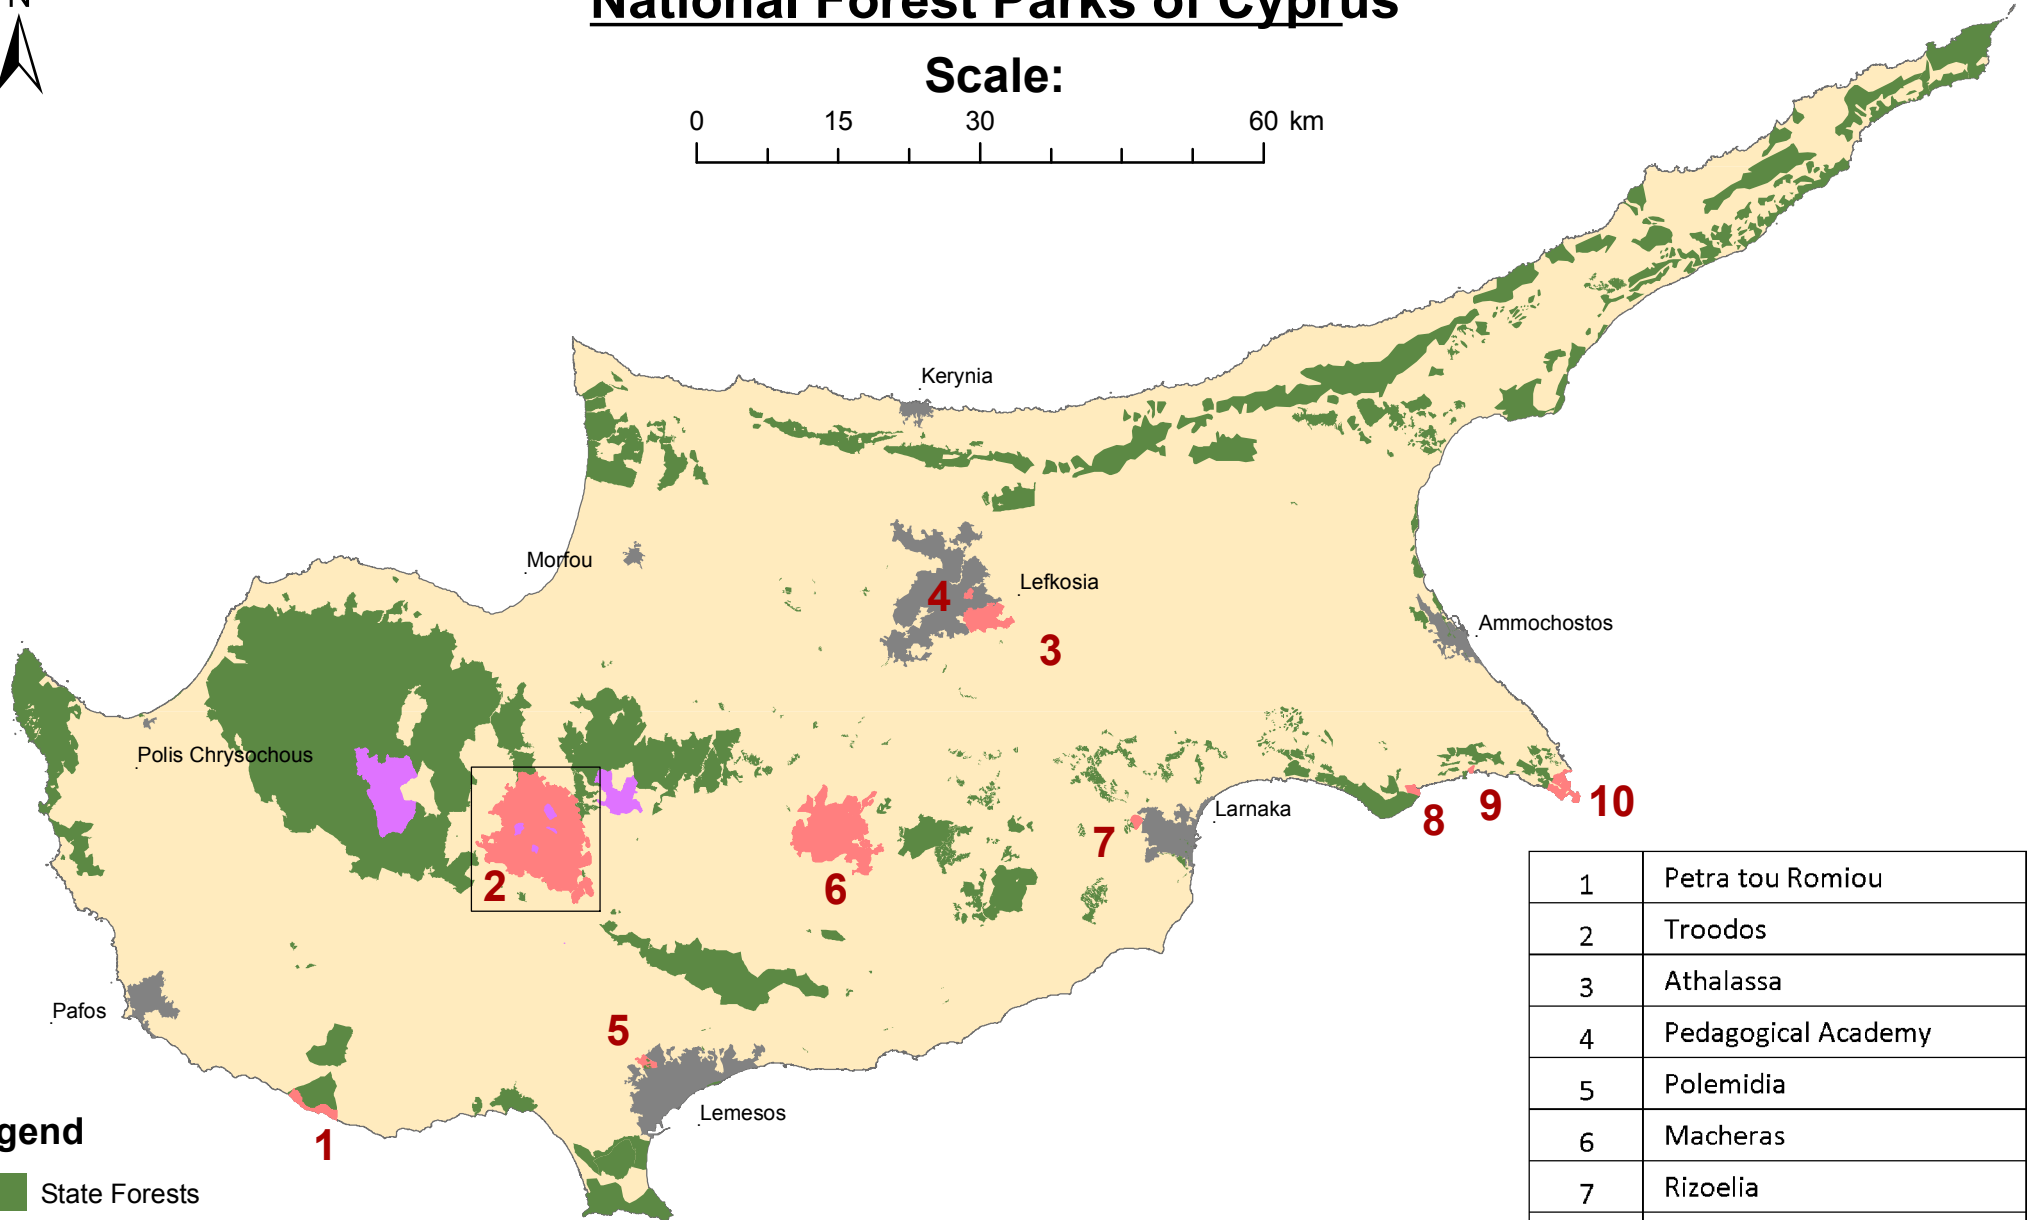

# National Forest Parks of Cyprus

Scale:

## Legend

-  State Forests
-  National Forest Parks
-  Nature Reserve Areas
-  Major Urban Centres

1	Petra tou Romiou
2	Troodos
3	Athalassa
4	Pedagogical Academy
5	Polemida
6	Macheras
7	Rizoelia
8	Liopetri Forest
9	Ayios Nikandros
10	Kavo Gkreko