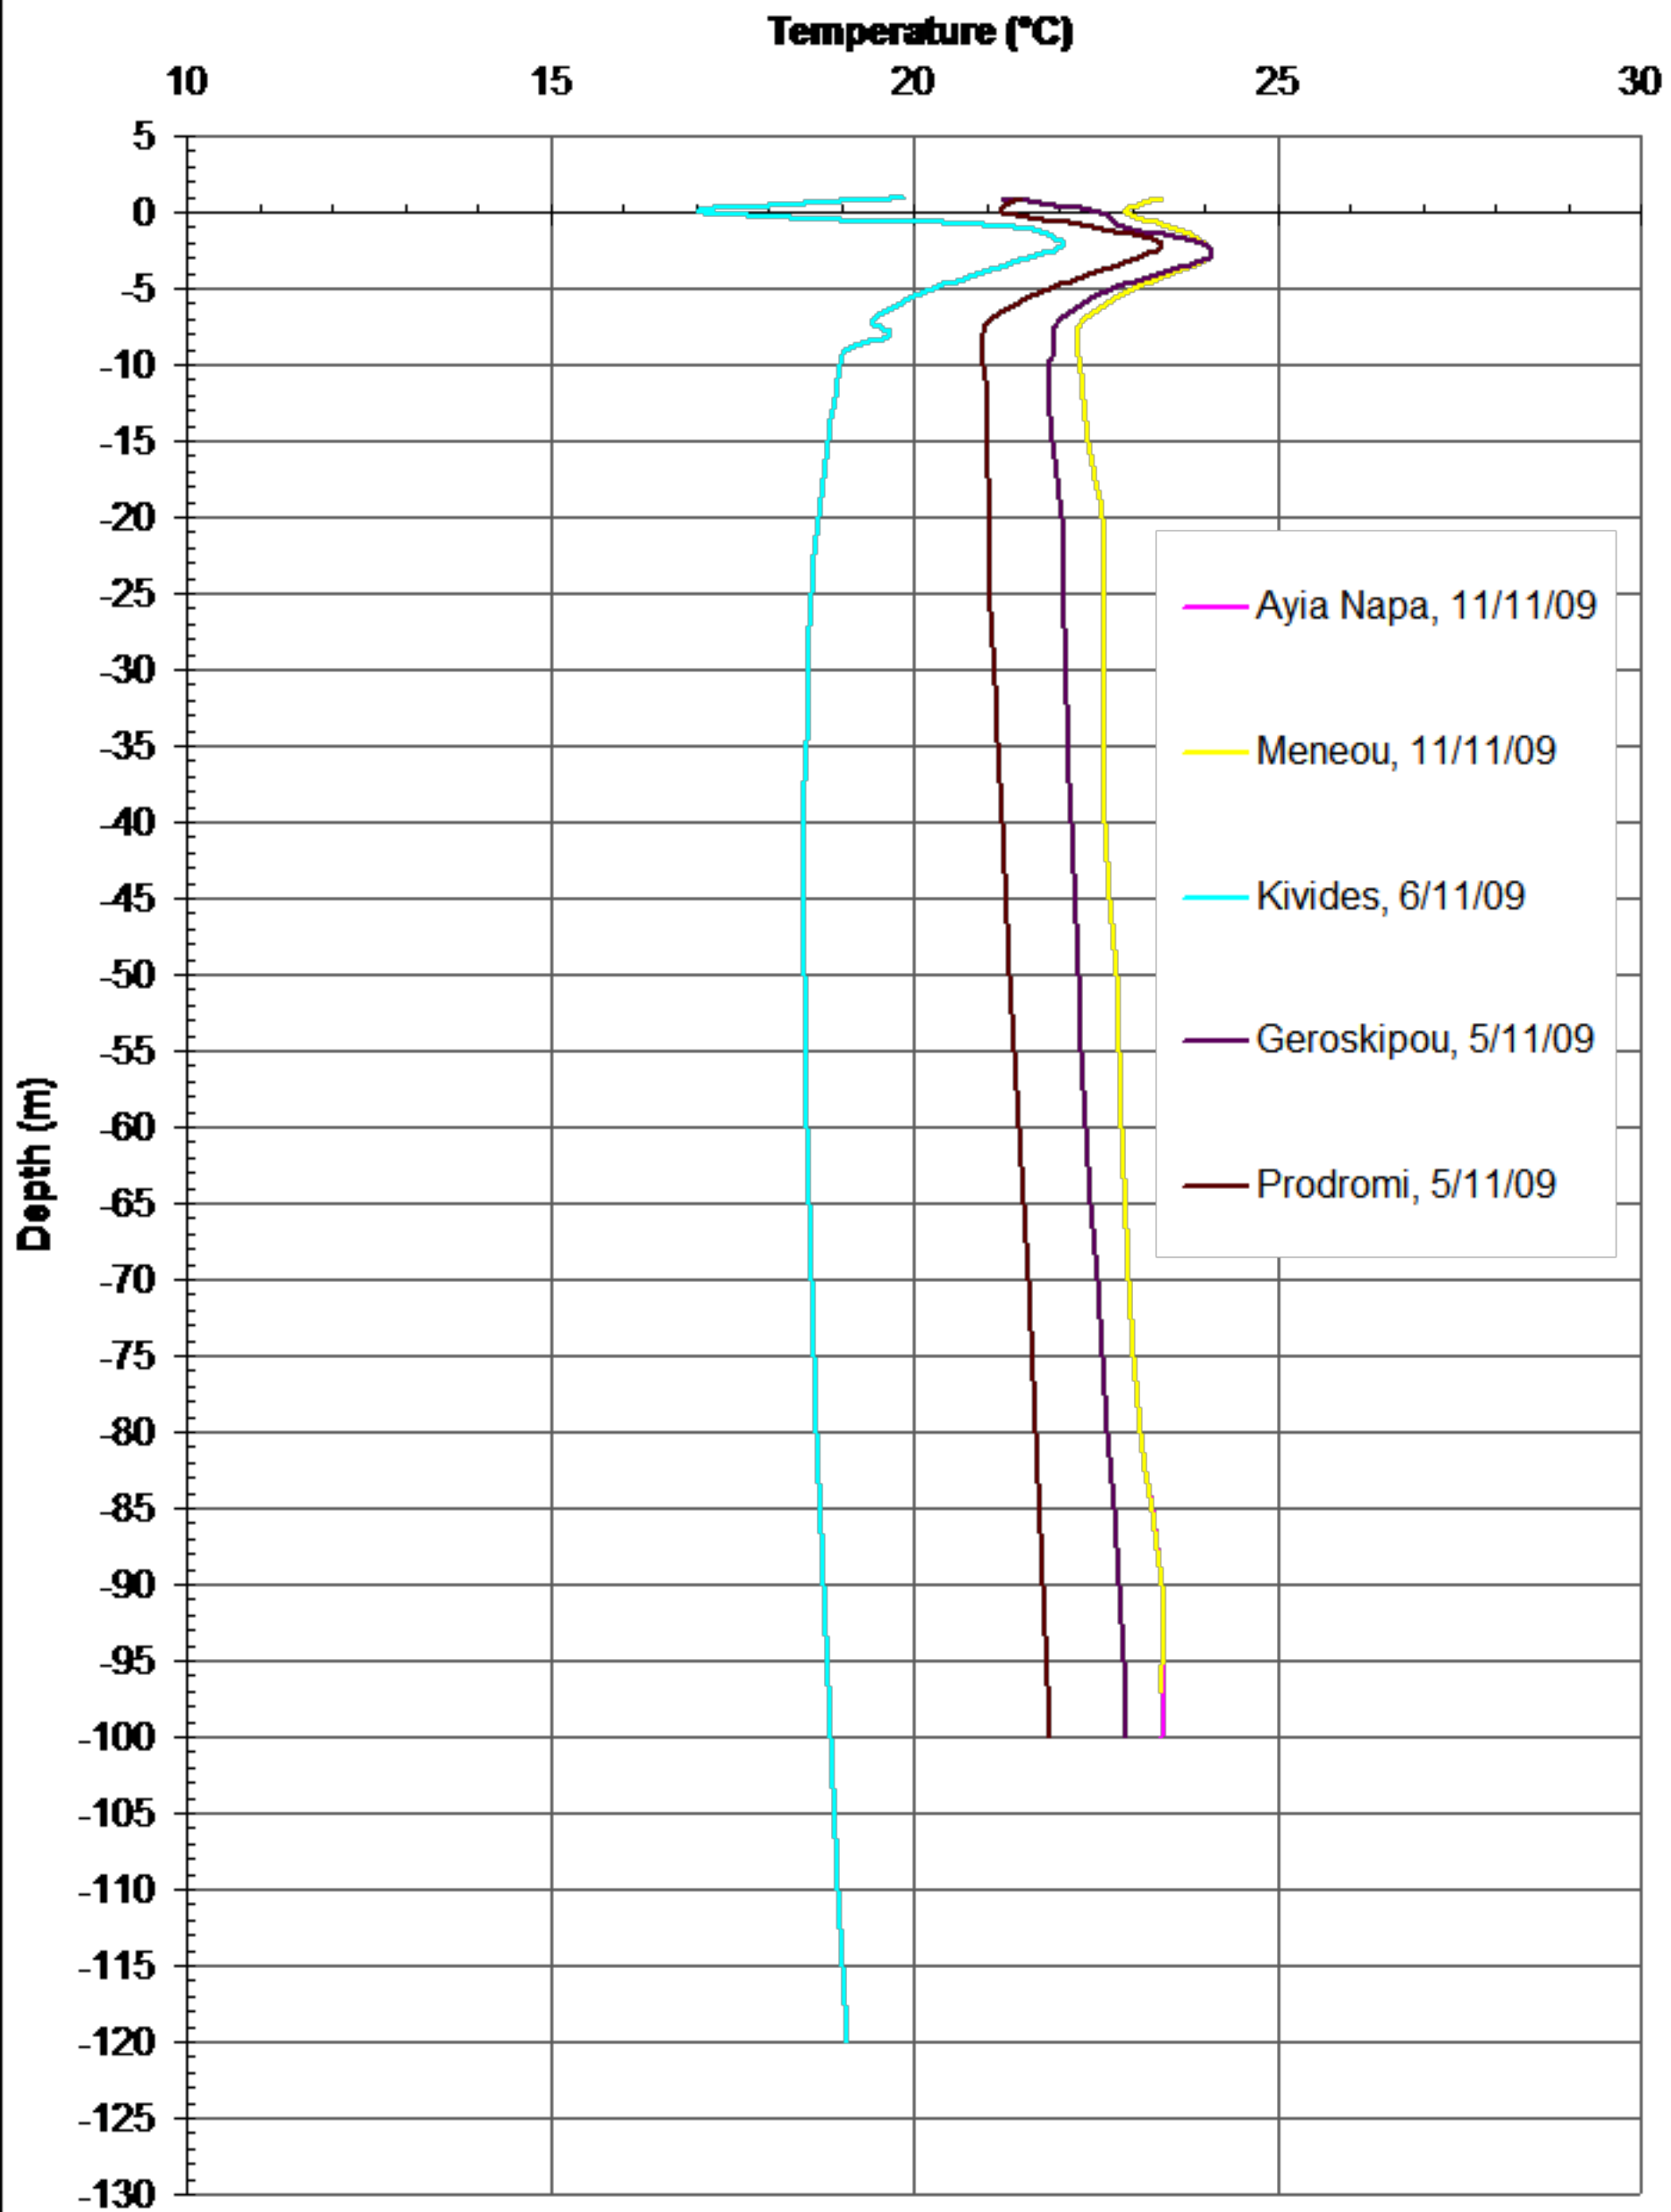

Kivides, 30/10/10

Geroskipou, 25/10/10

Prodromi, 25/10/10

Limassol, 30/10/10

Saitas, 30/10/10

Depth (m)

BOREHOLES TEMPERATURE COMPARISON NOVEMBER 09

BOREHOLES TEMPERATURE COMPARISON DECEMBER 2009

Temperature (°C)

10 15 20 25 30

BOREHOLES TEMPERATURE COMPARISON JANUARY 2010

Temperature (°C)

10

15

20

25