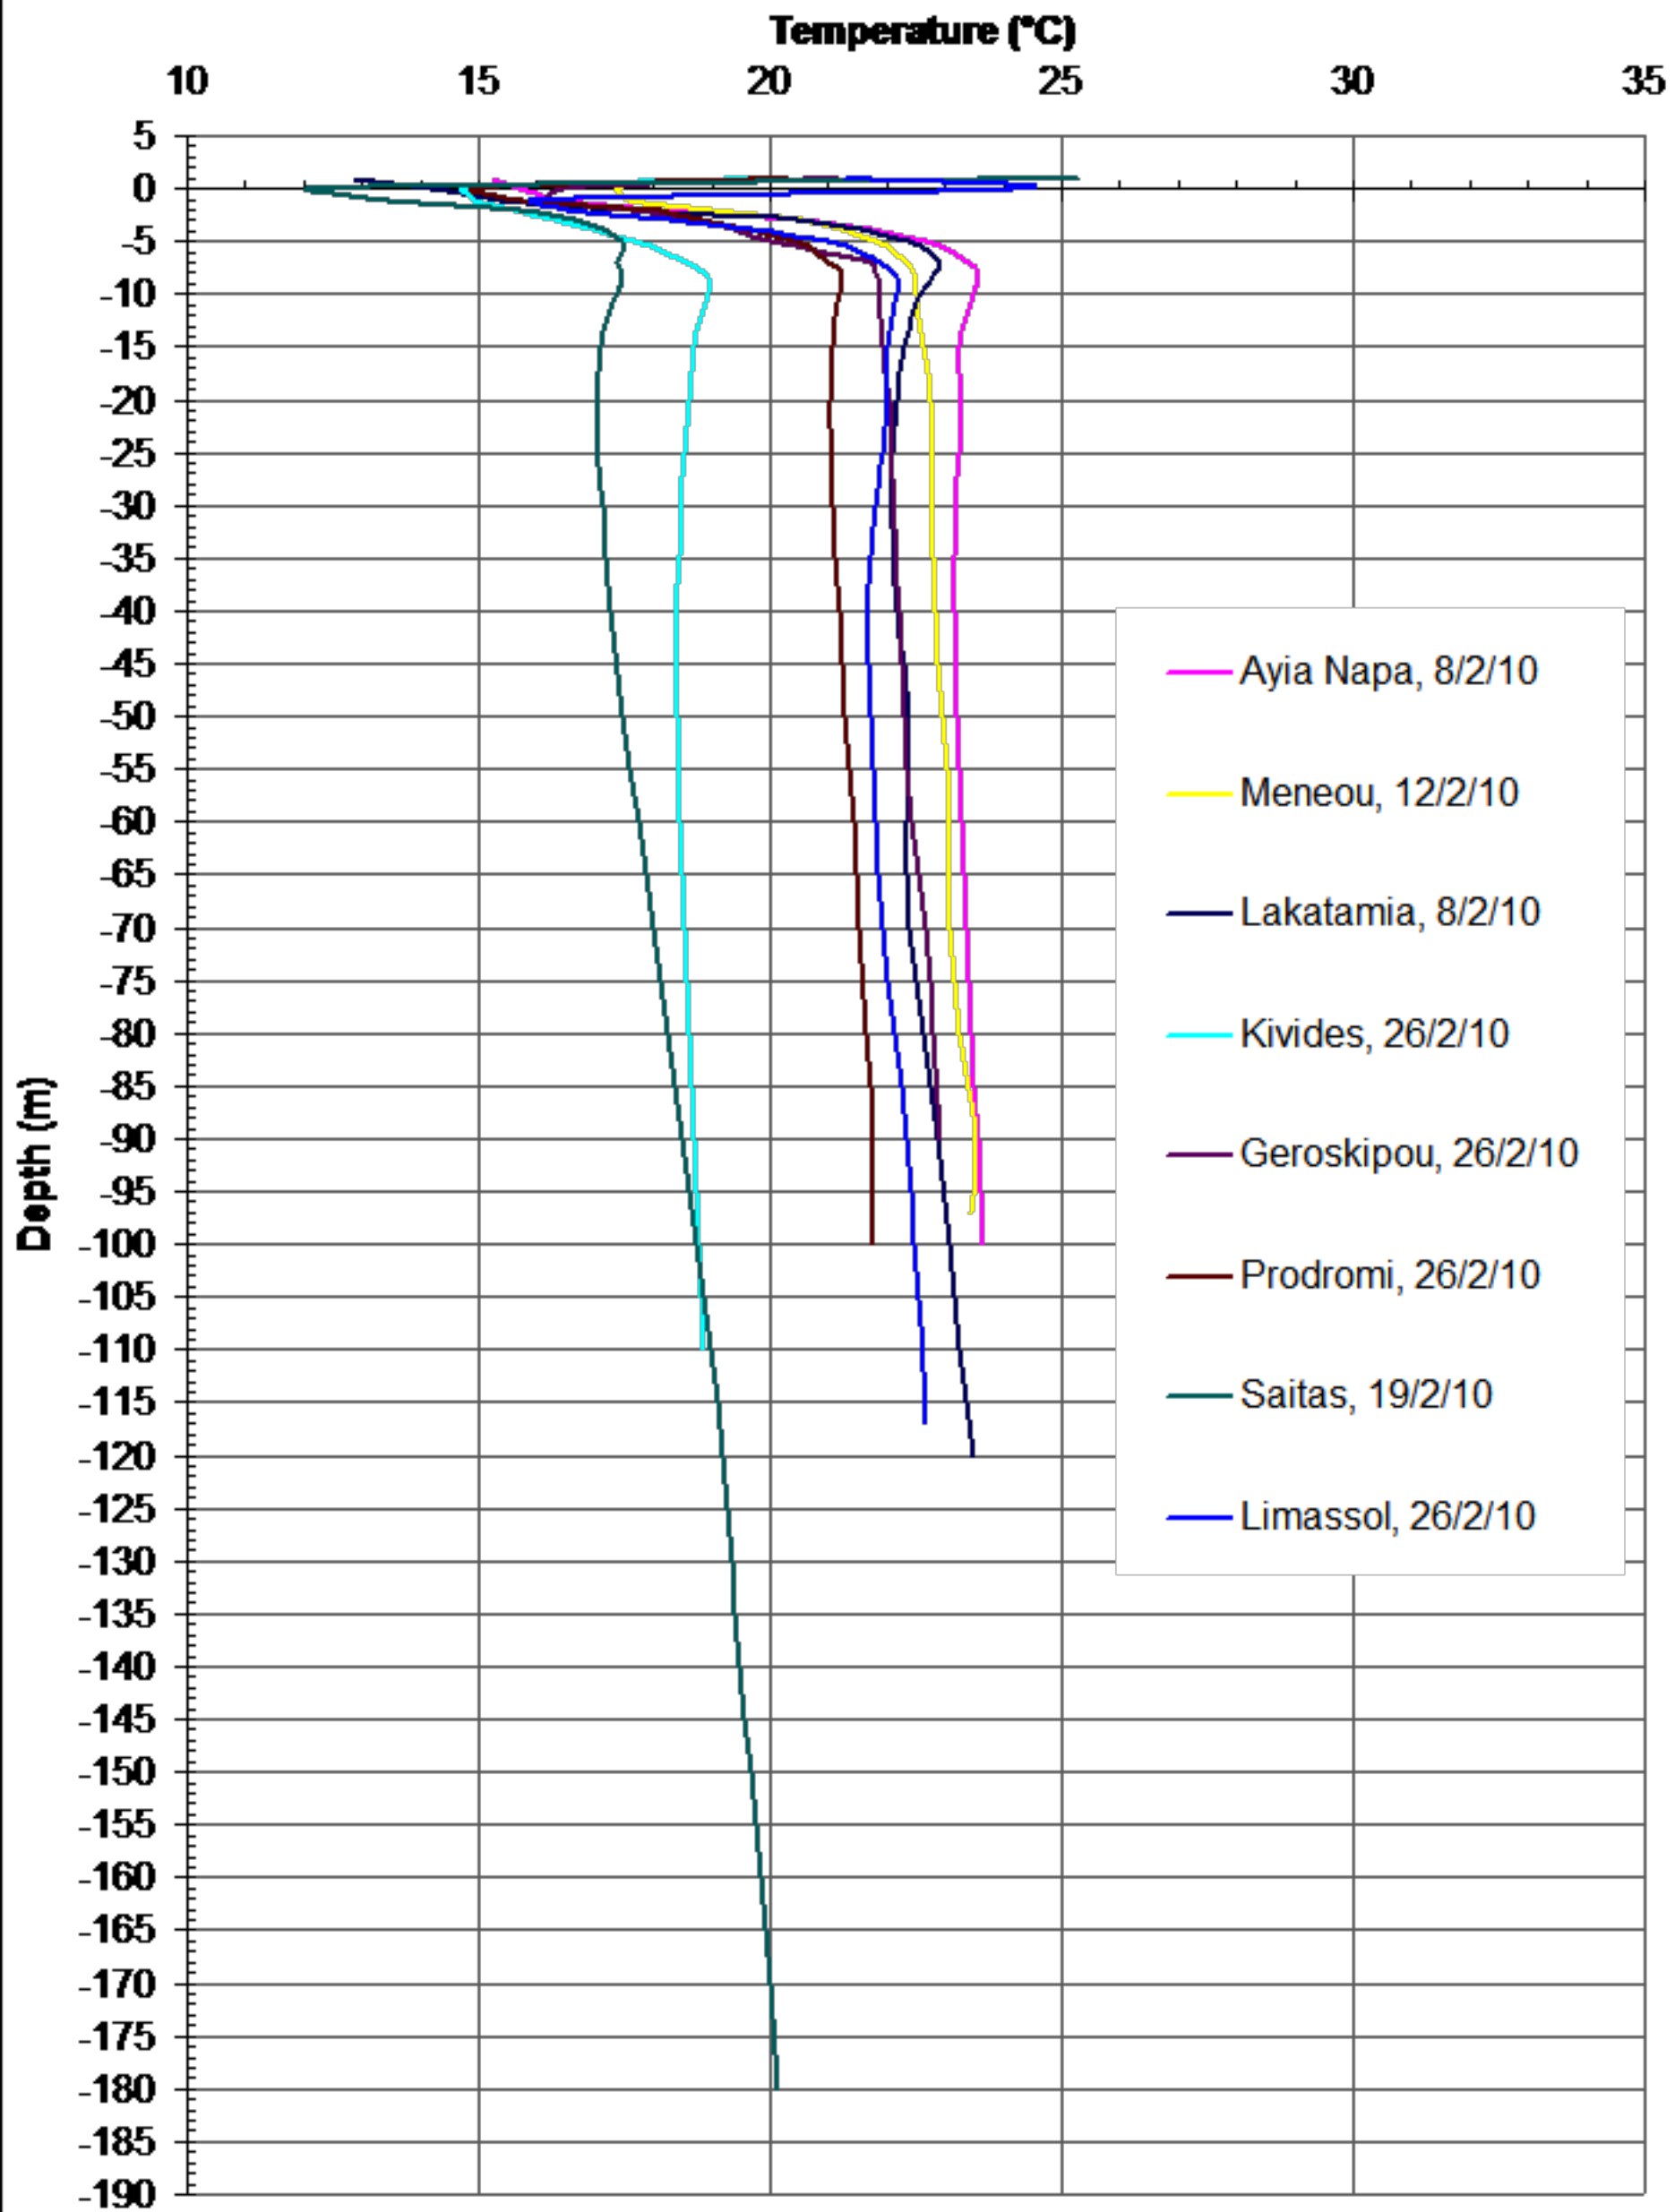

Depth (m)

BOREHOLES TEMPERATURE COMPARISON FEBRUARY 2010

BOREHOLES TEMPERATURE COMPARISON APRIL 2010

BOREHOLES TEMPERATURE COMPARISON MAY 2010

Temperature (°C)

10,00

15,00

20,00