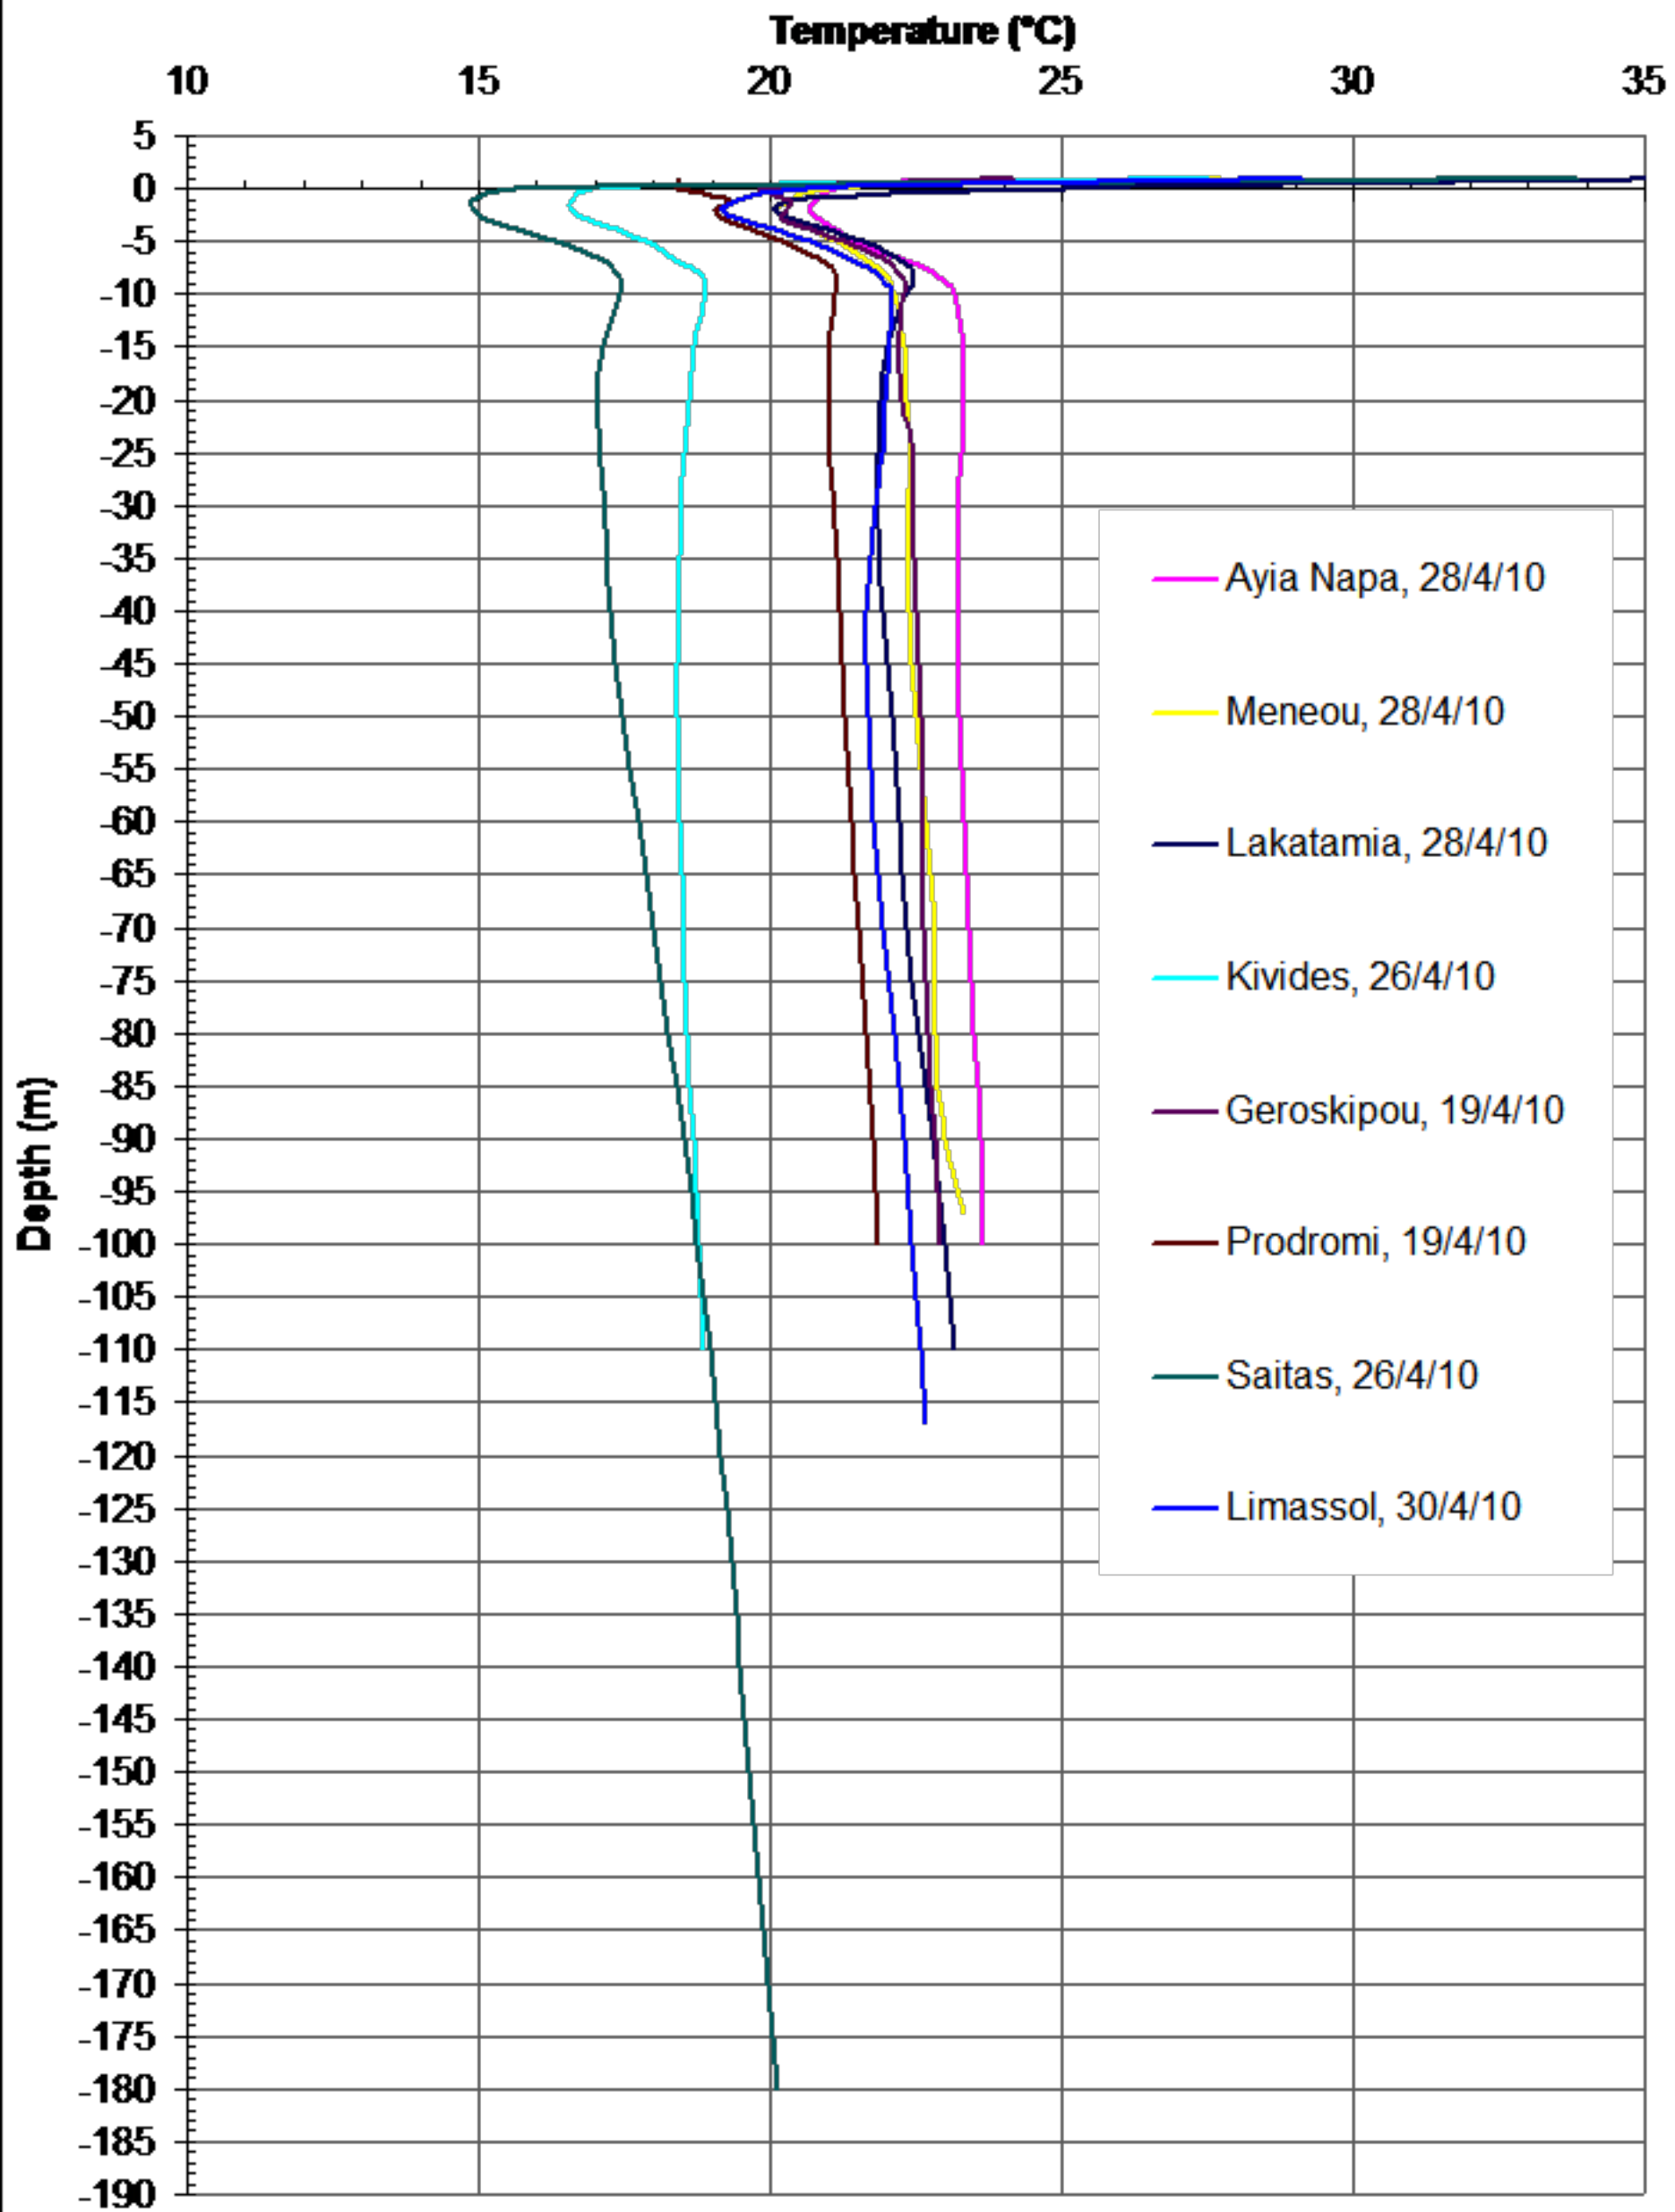

Depth (m)

BOREHOLES TEMPERATURE COMPARISON FEBRUARY 2010

BOREHOLES TEMPERATURE COMPARISON APRIL 2010

BOREHOLES TEMPERATURE COMPARISON MAY 2010

Temperature (°C)

10,00

15,00

20,00