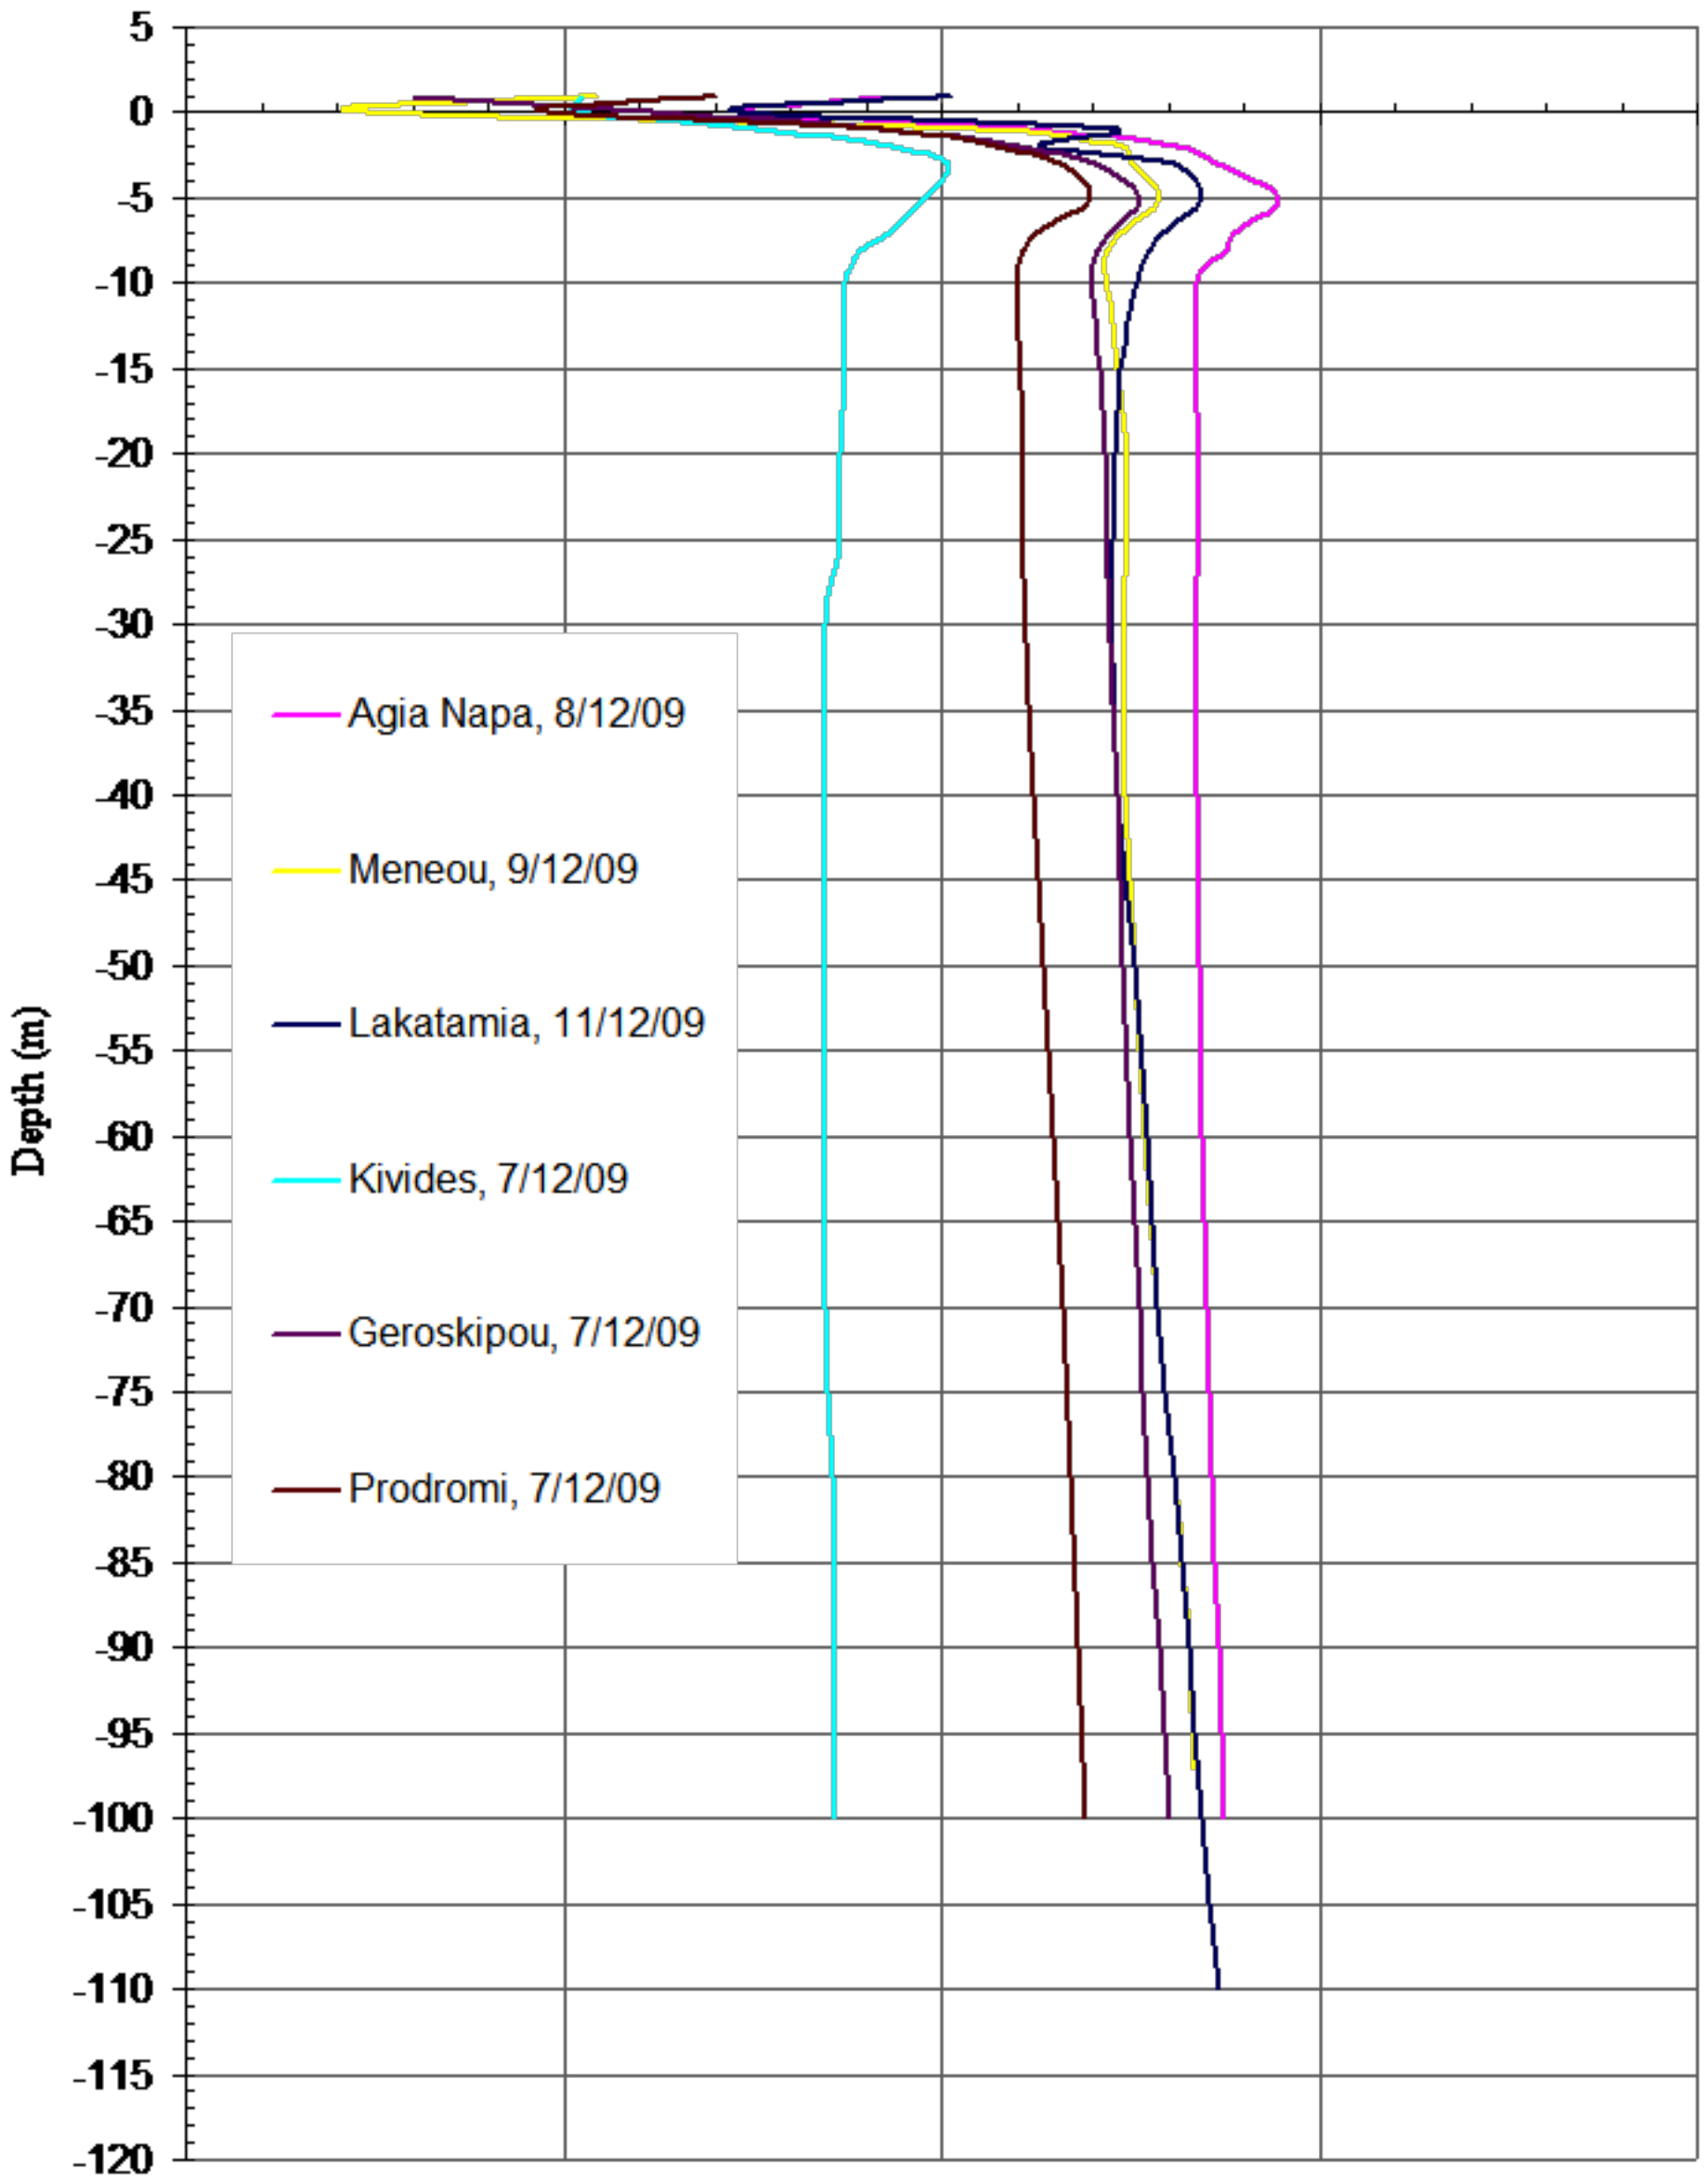

Kivides, 30/10/10

Geroskipou, 25/10/10

Prodromi, 25/10/10

Limassol, 30/10/10

Saitas, 30/10/10

Depth (m)

BOREHOLES TEMPERATURE COMPARISON NOVEMBER 09

BOREHOLES TEMPERATURE COMPARISON DECEMBER 2009

Temperature (°C)

10 15 20 25 30

BOREHOLES TEMPERATURE COMPARISON JANUARY 2010

Temperature (°C)

10

15

20

25