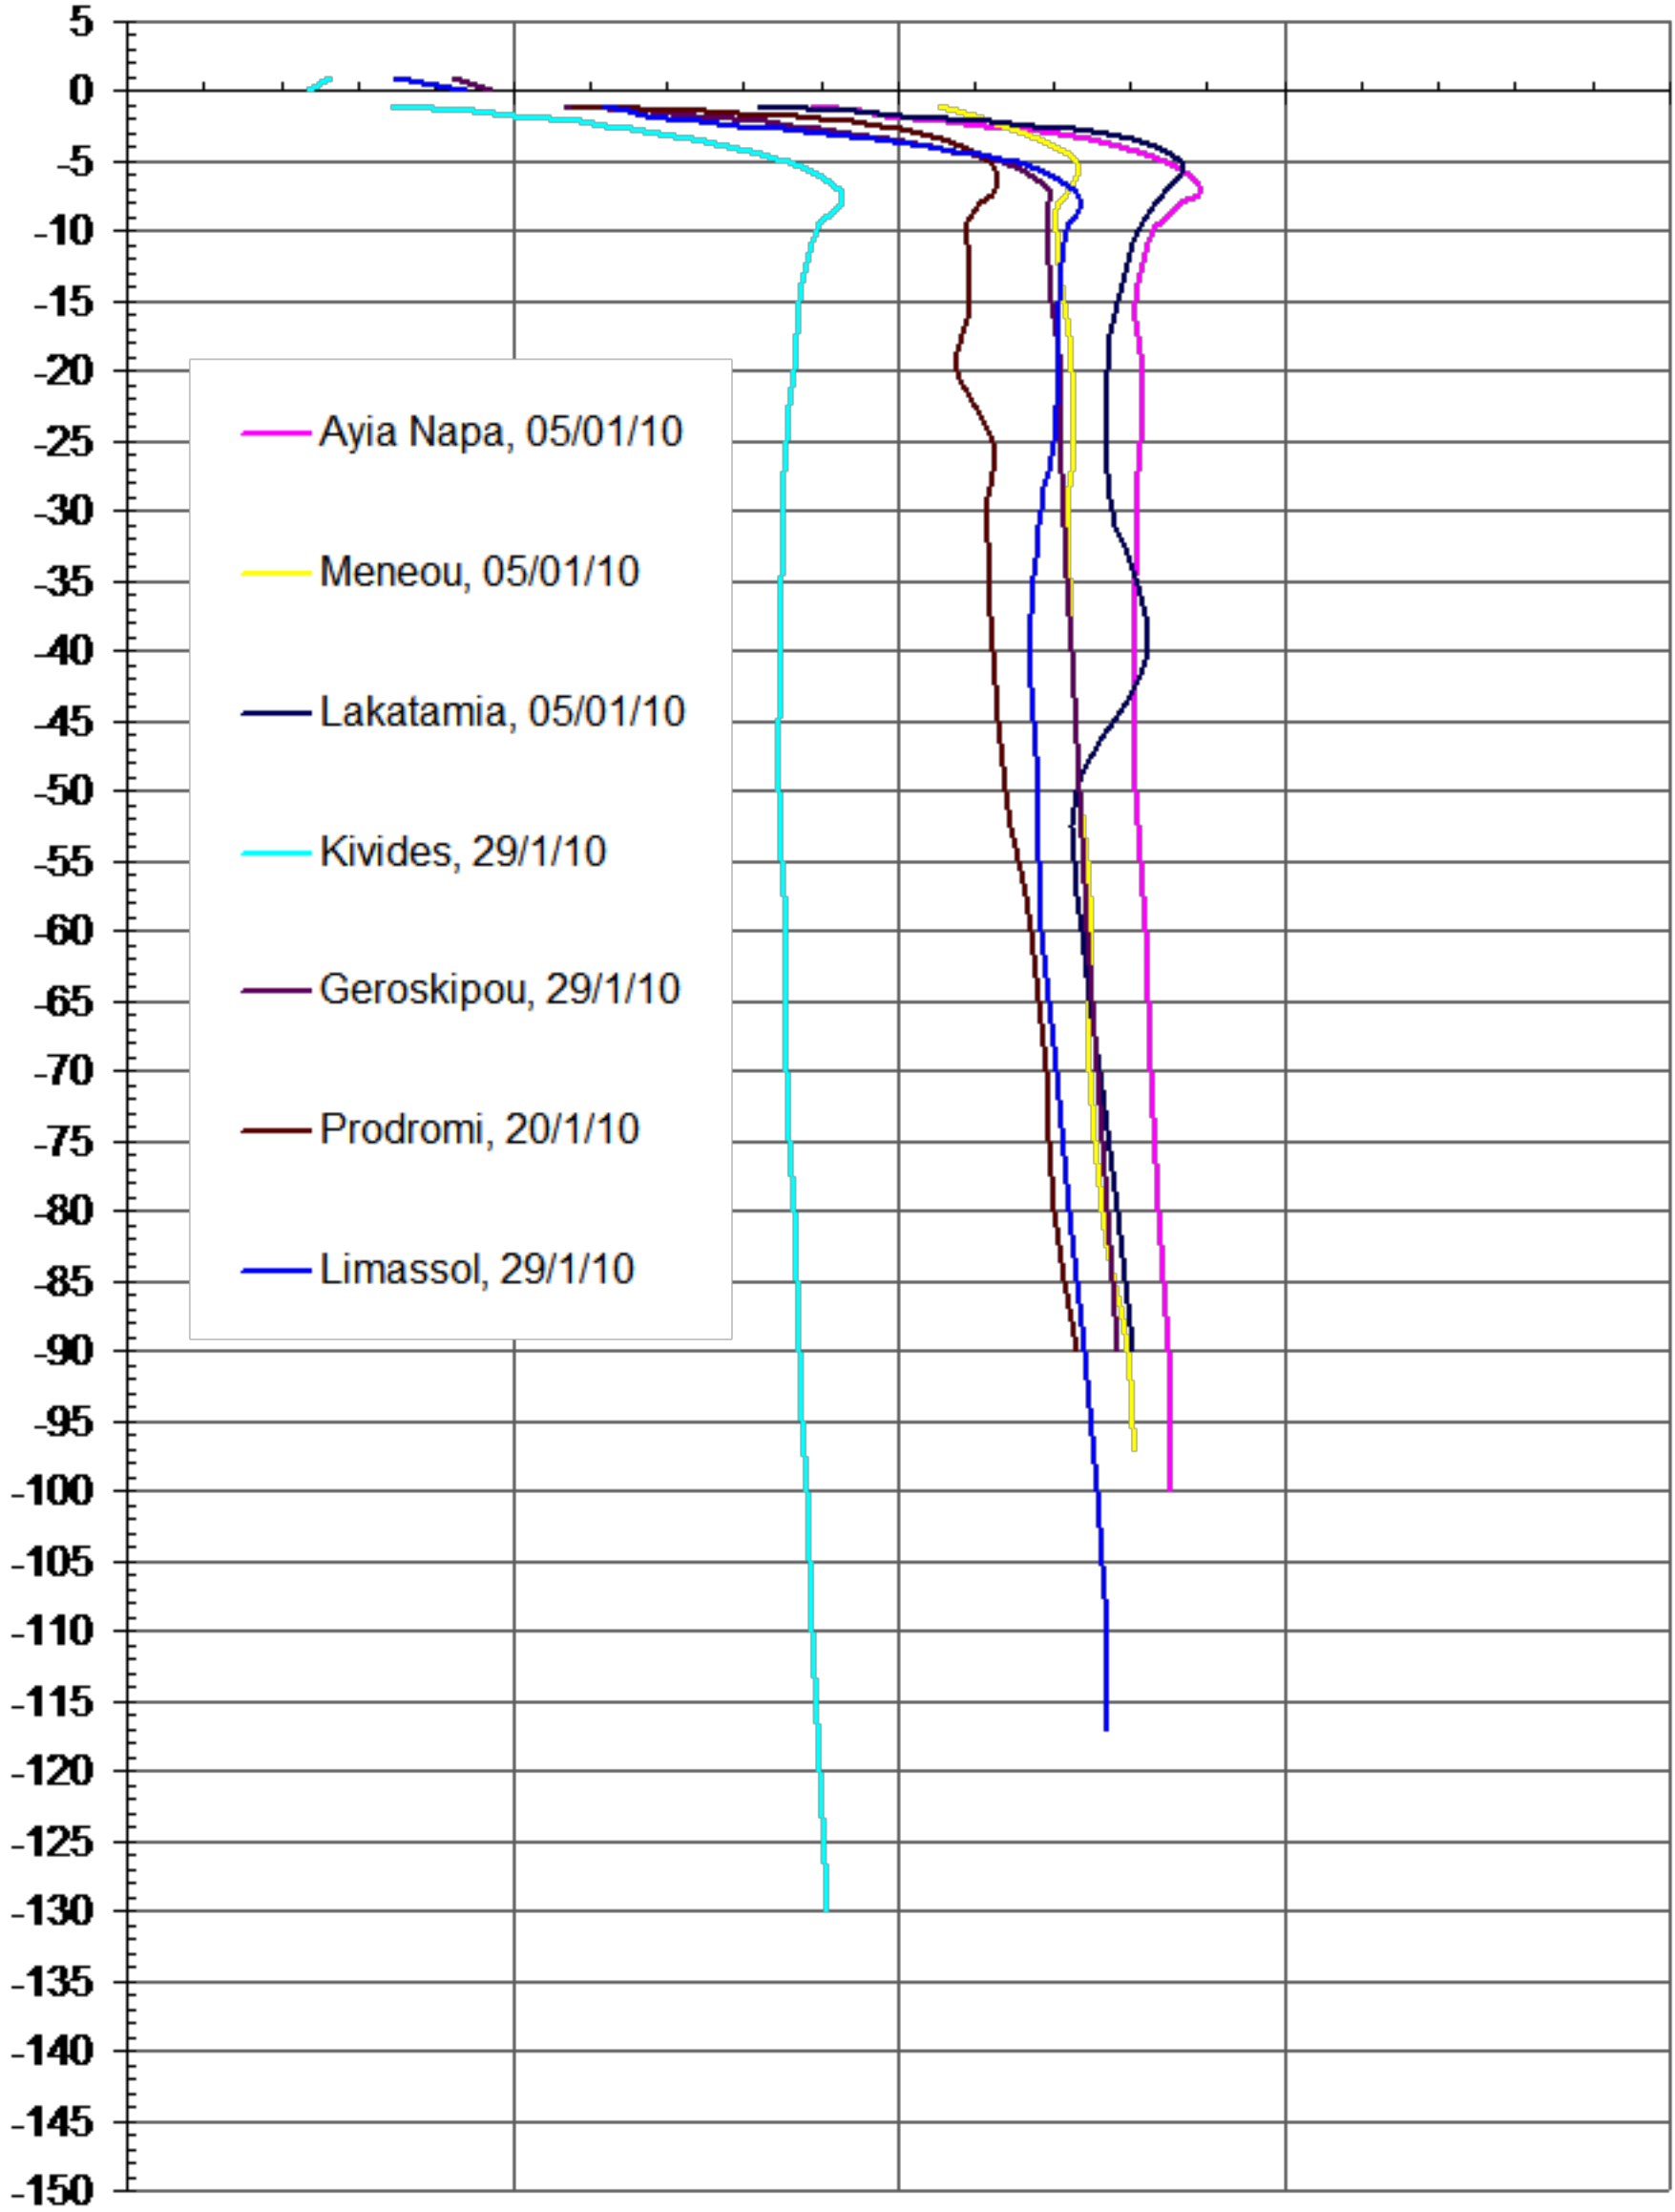

Depth (m)

BOREHOLES TEMPERATURE COMPARISON FEBRUARY 2010

BOREHOLES TEMPERATURE COMPARISON APRIL 2010

BOREHOLES TEMPERATURE COMPARISON MAY 2010

Temperature (°C)

10,00

15,00

20,00