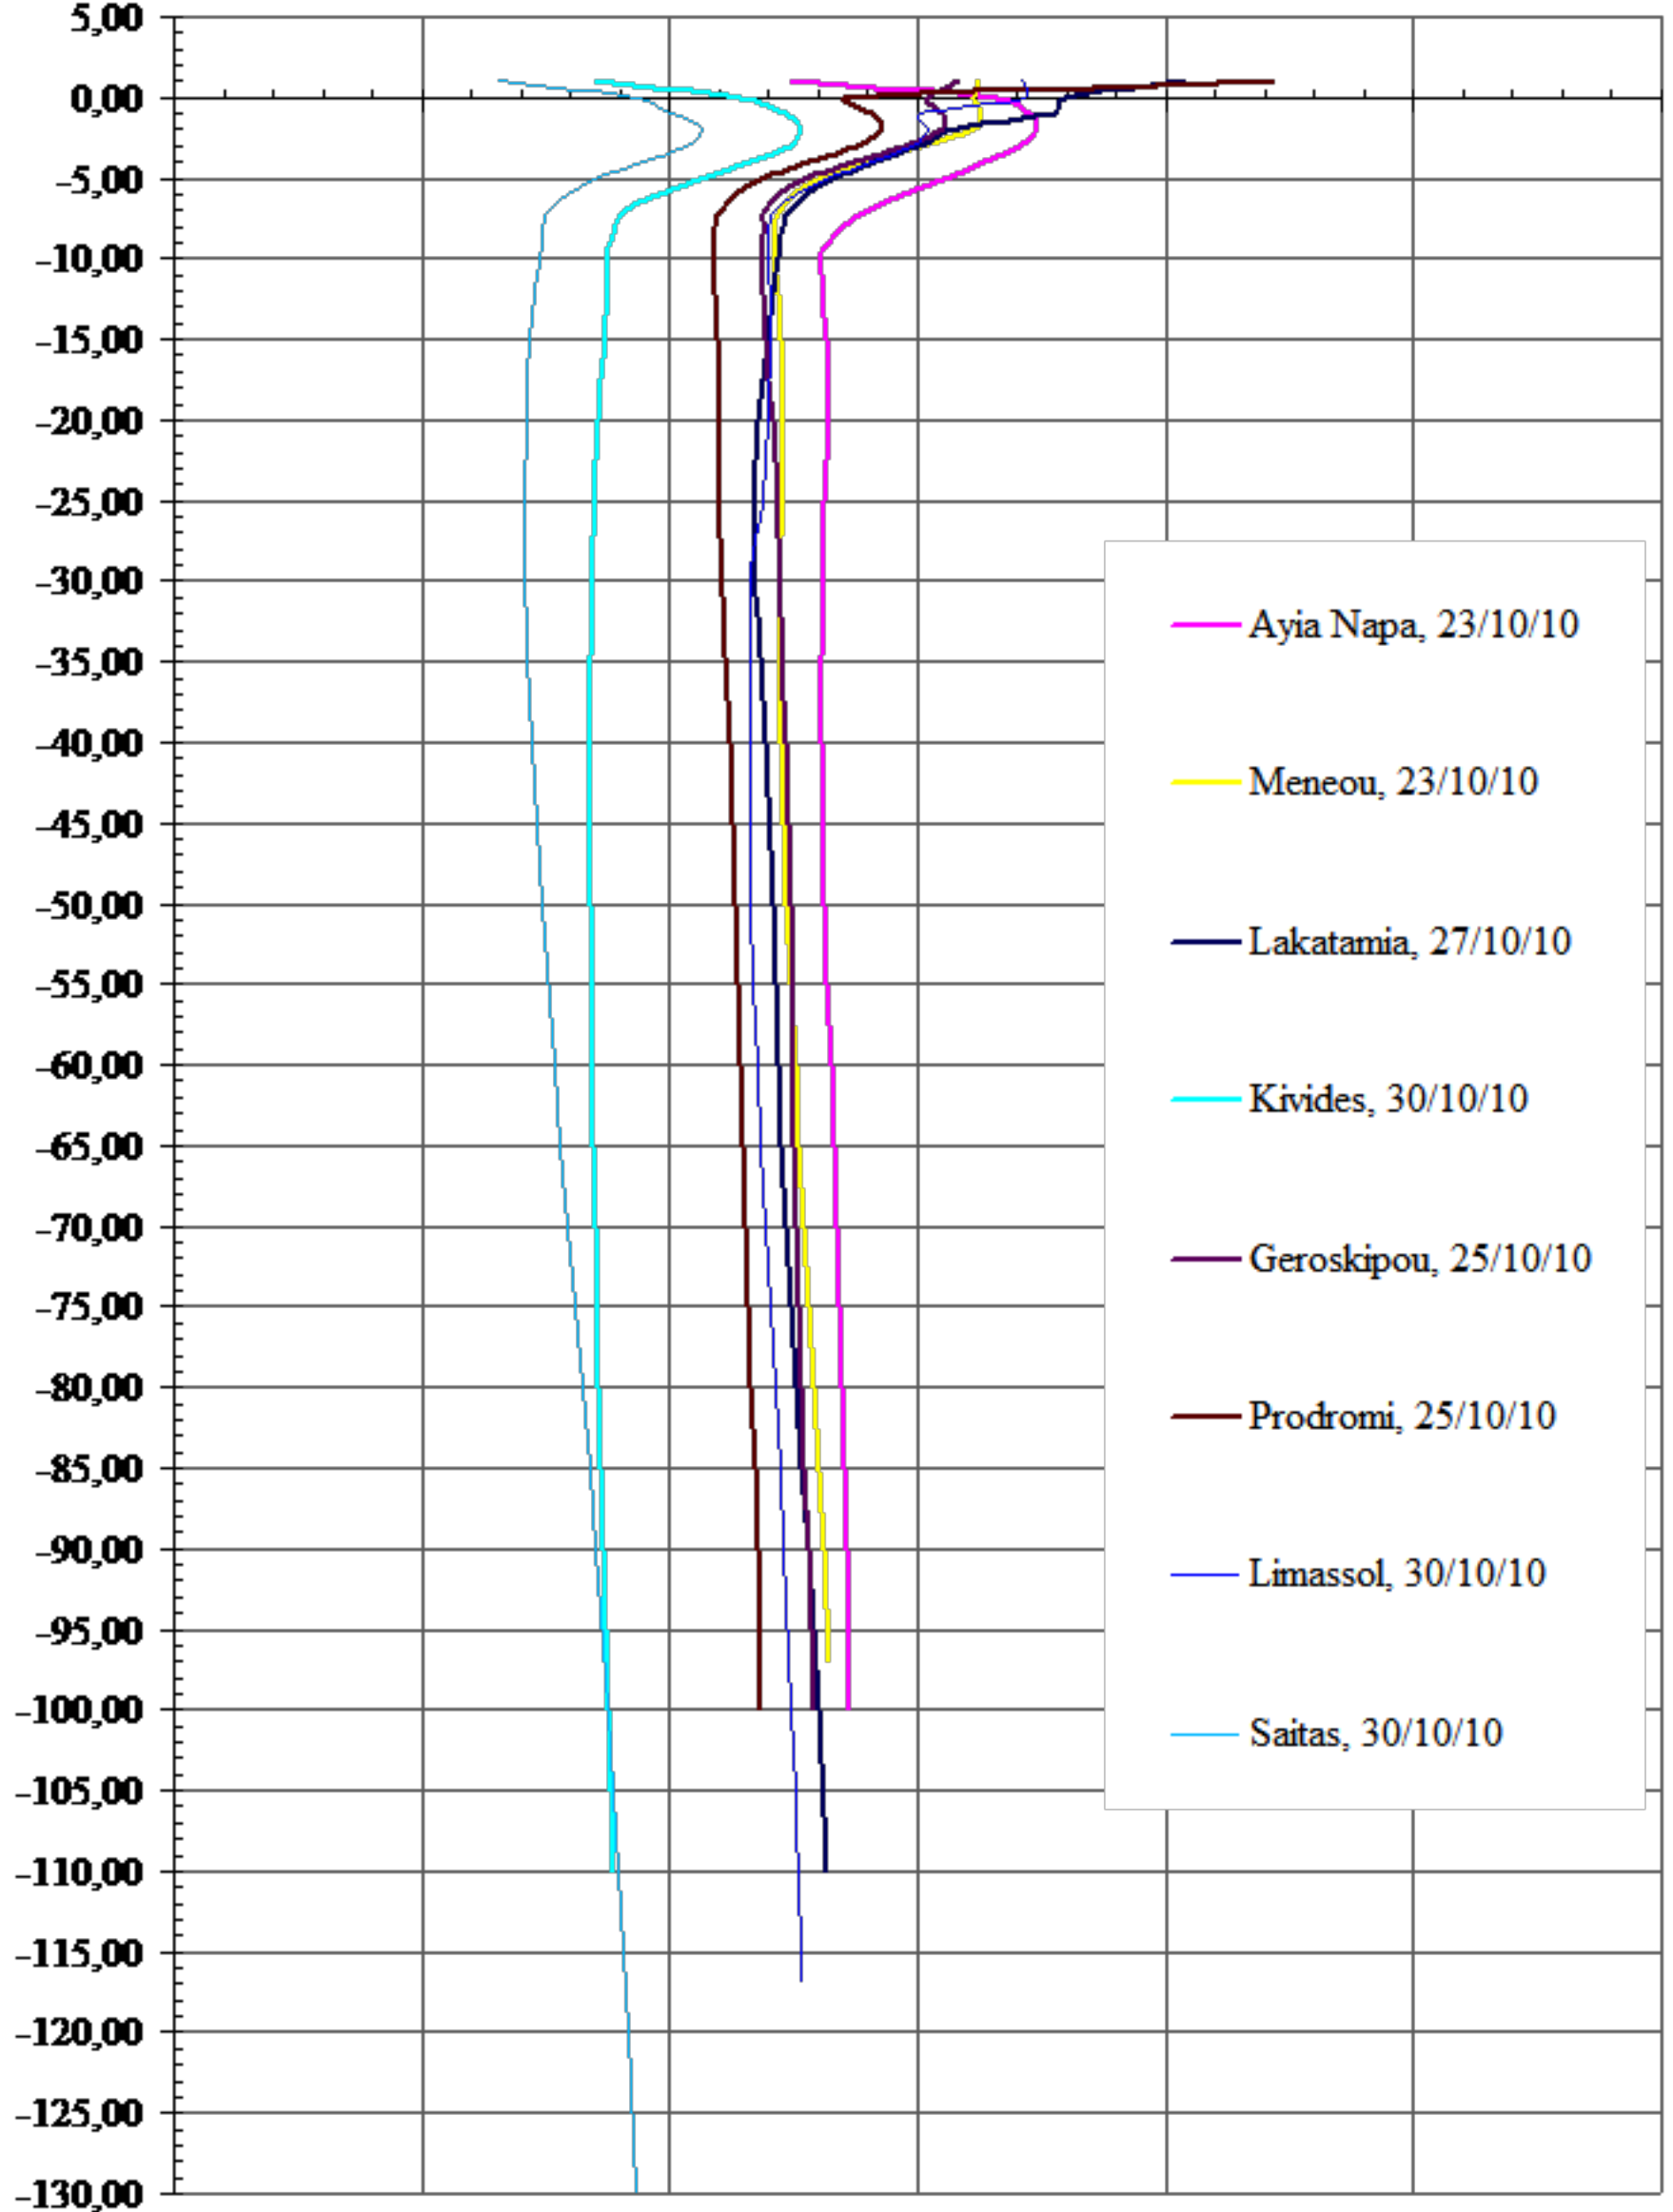

Kivides, 30/10/10

Geroskipou, 25/10/10

Prodromi, 25/10/10

Limassol, 30/10/10

Saitas, 30/10/10

Depth (m)

BOREHOLES TEMPERATURE COMPARISON NOVEMBER 09

BOREHOLES TEMPERATURE COMPARISON DECEMBER 2009

Temperature (°C)

10 15 20 25 30

BOREHOLES TEMPERATURE COMPARISON JANUARY 2010

Temperature (°C)

10

15

20

25