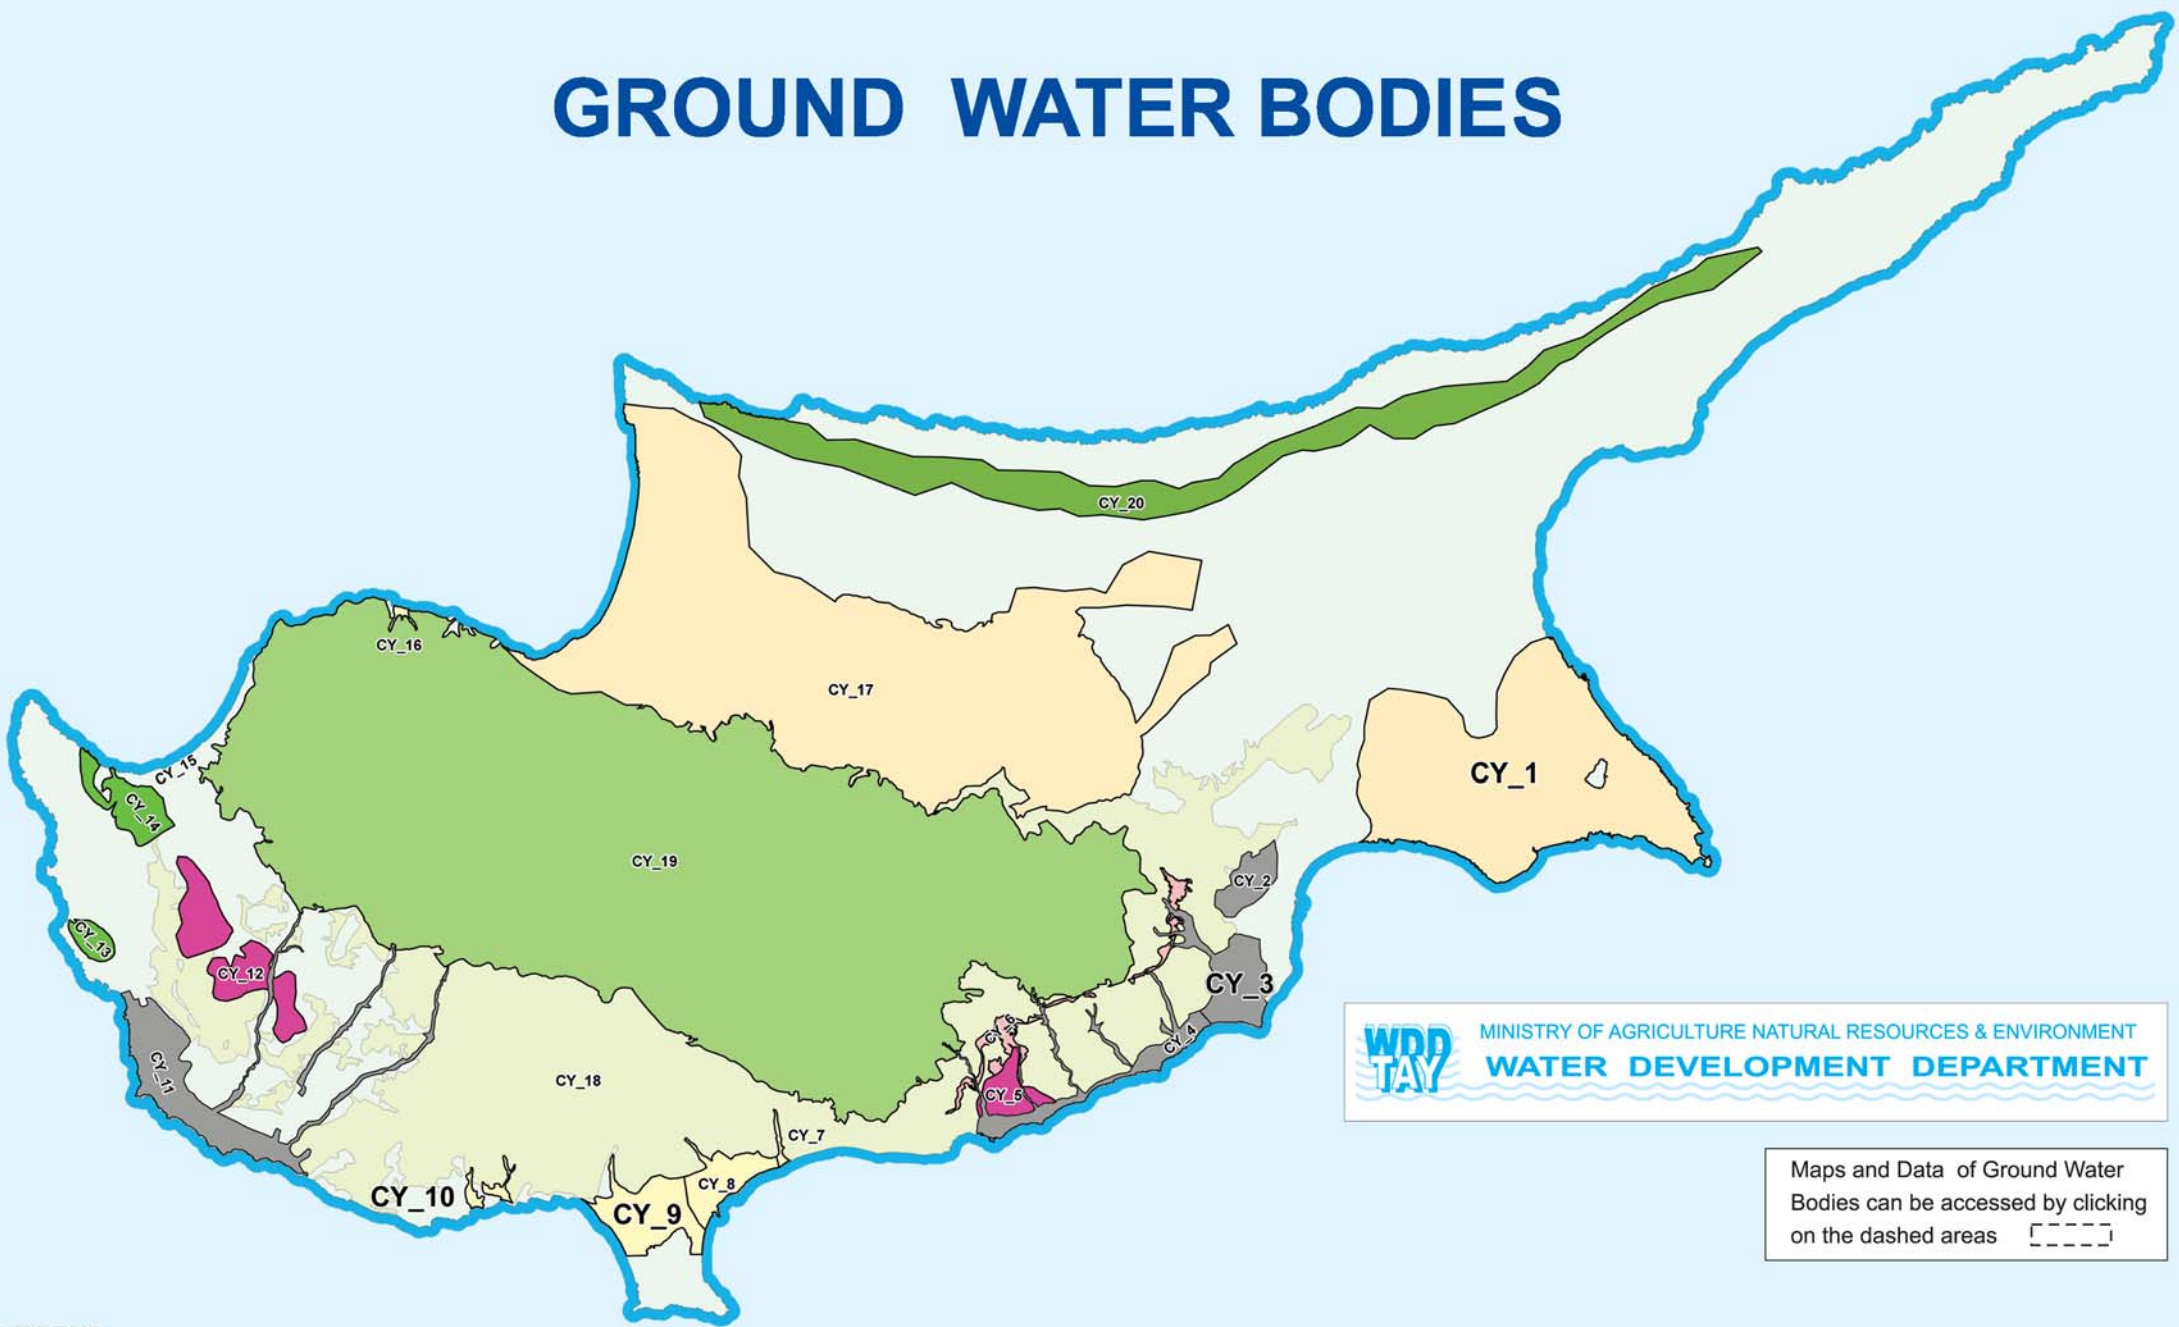

GROUND WATER BODIES

WDD TAY MINISTRY OF AGRICULTURE NATURAL RESOURCES & ENVIRONMENT
WATER DEVELOPMENT DEPARTMENT

Maps and Data of Ground Water Bodies can be accessed by clicking on the dashed areas

LEGEND

GROUND WATER BODIES MSCODE , NAME				
CY_1, Kokkinochoria	CY_3, Kiti-Perivolia	CY_7, Germasogeia	CY_11, Pafos	CY_19, Troodos
CY_2, Aradippou	CY_4, Softades-Basilikos	CY_8, Lemosos	CY_12, Letymvou-Gioulou	CY_20, Pentadaktylos
CY_5, Maroni	CY_9, Arkotiri	CY_13, Pegeia	CY_16, Pyrgos	
CY_6, Mari-Kalo Chorio	CY_10, Paramali and Avdimou	CY_14, Androlikou	CY_17, Central and Western Mesaoria	
			CY_18, Lefkara - Pachna	